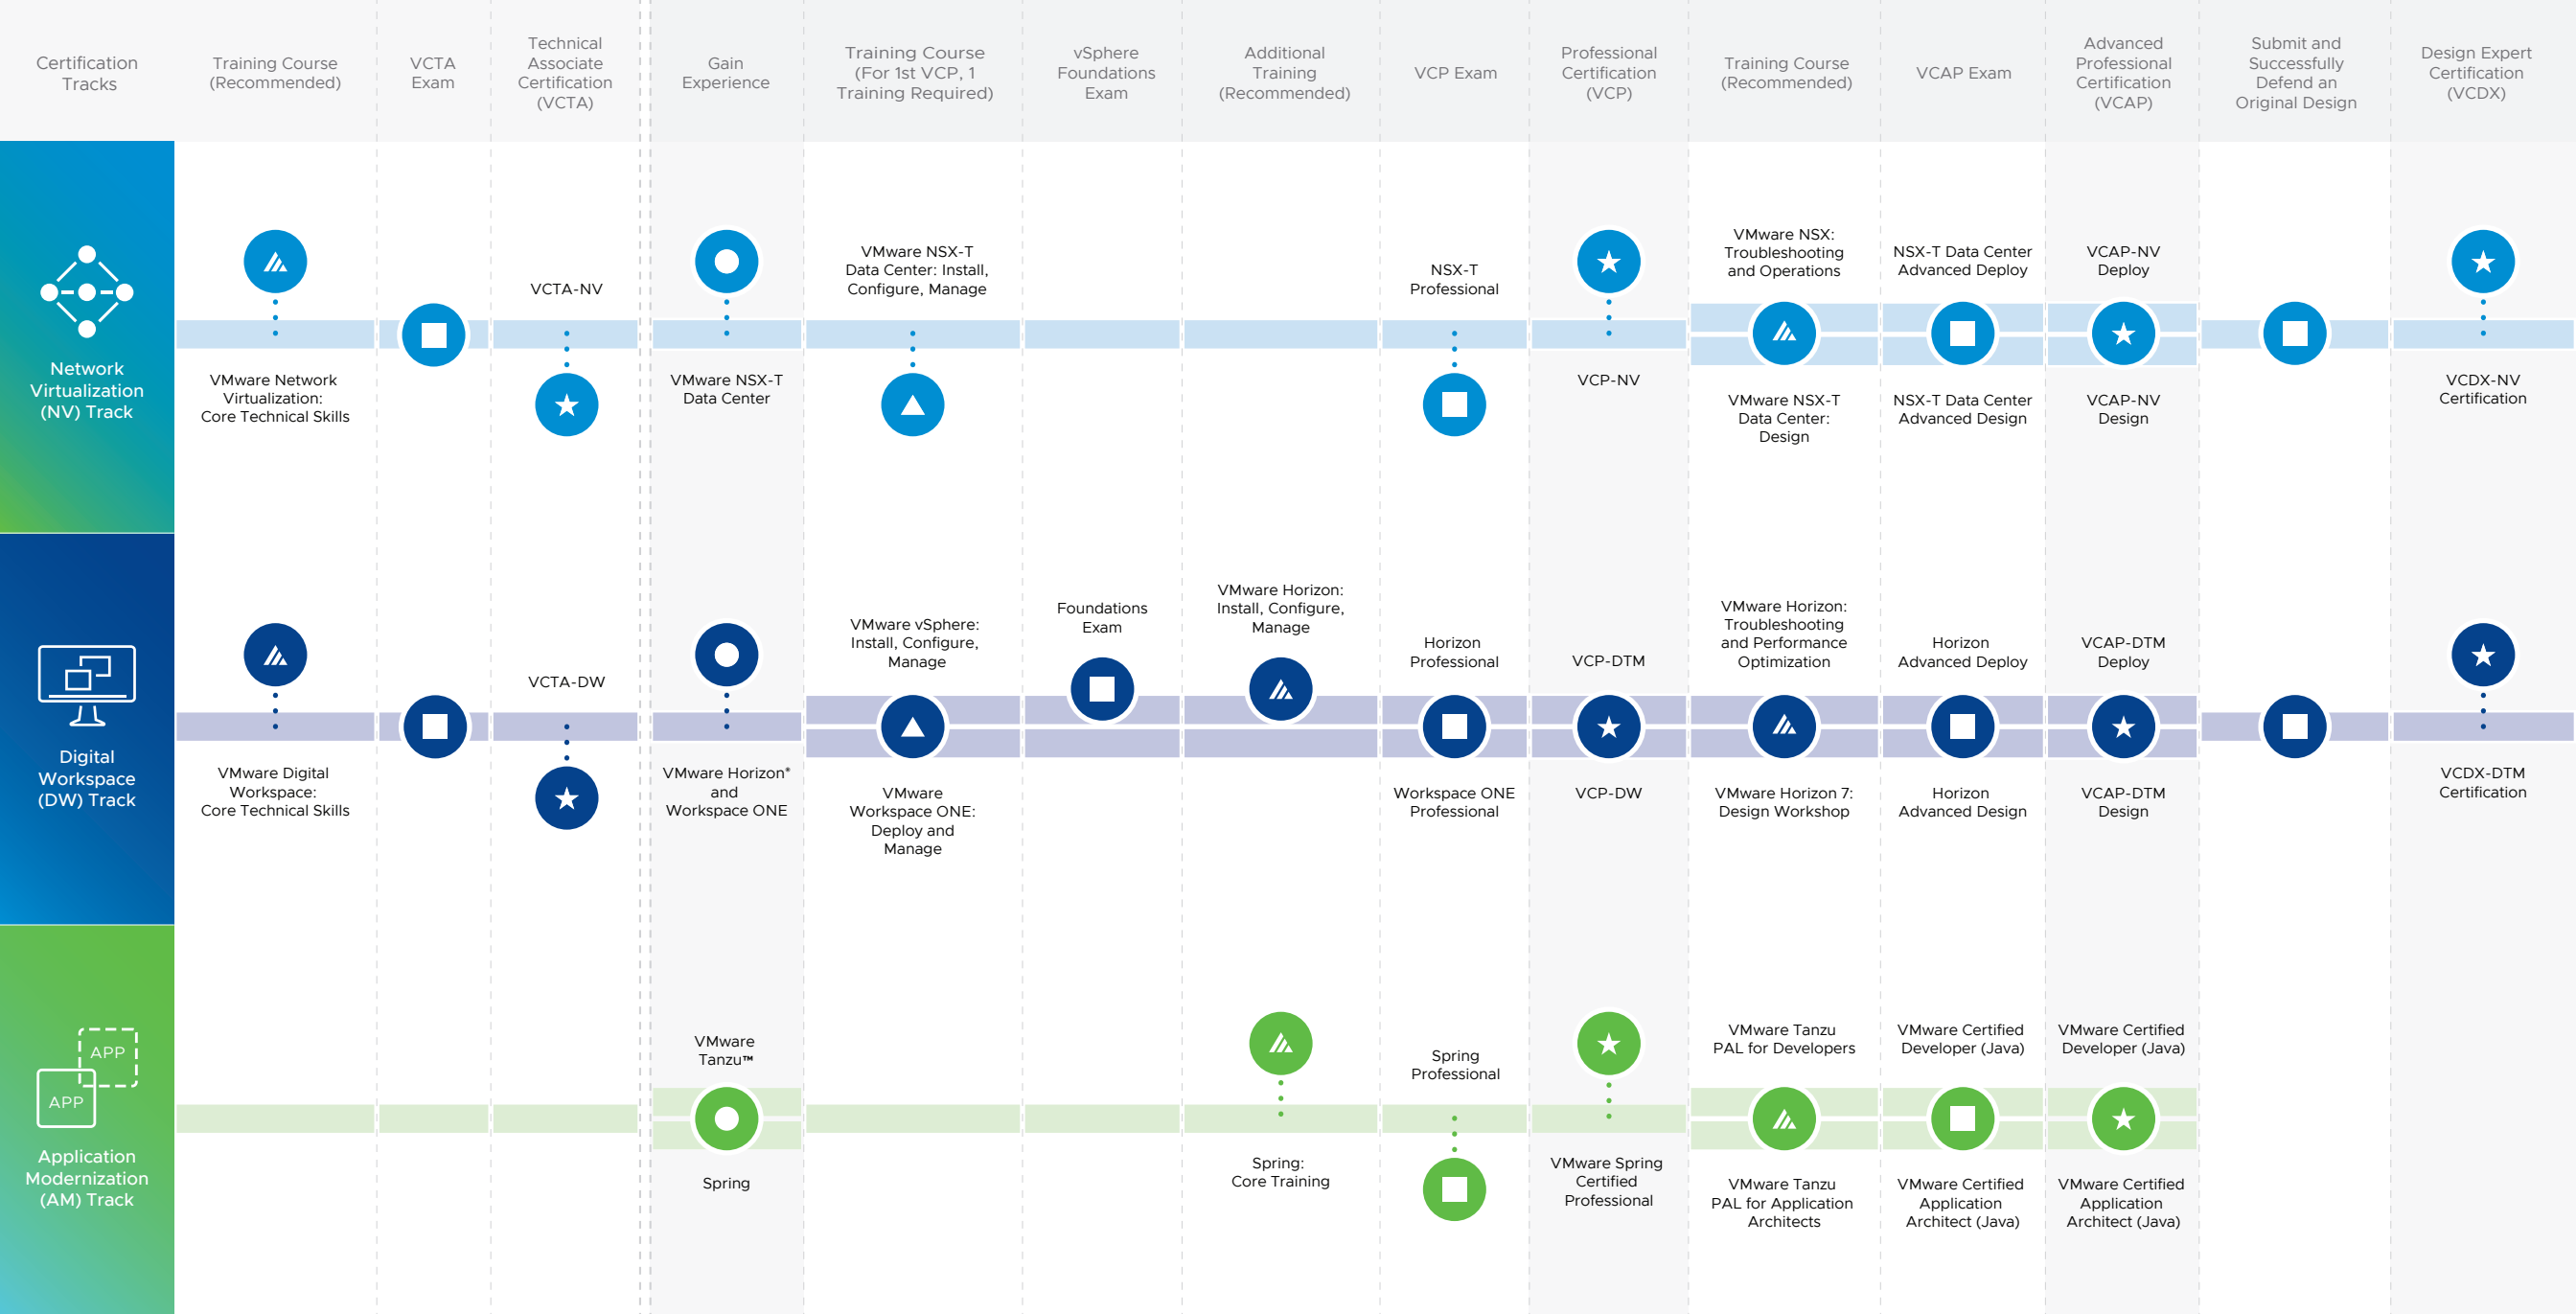

For complete details on certification requirements and exam objectives, please visit vmware.com/certification or contact your local VMware Learning representative. Time to completion of any certification will vary based on many factors—including, but not limited to, product experience, course completions and time/effort.

- Experience Gained
- Required Training
- Recommended Training
- Certification
- Exam (Required)/ Application and Defense